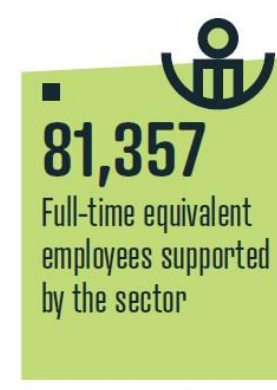

Who are the social enterprises?

► Census 2017